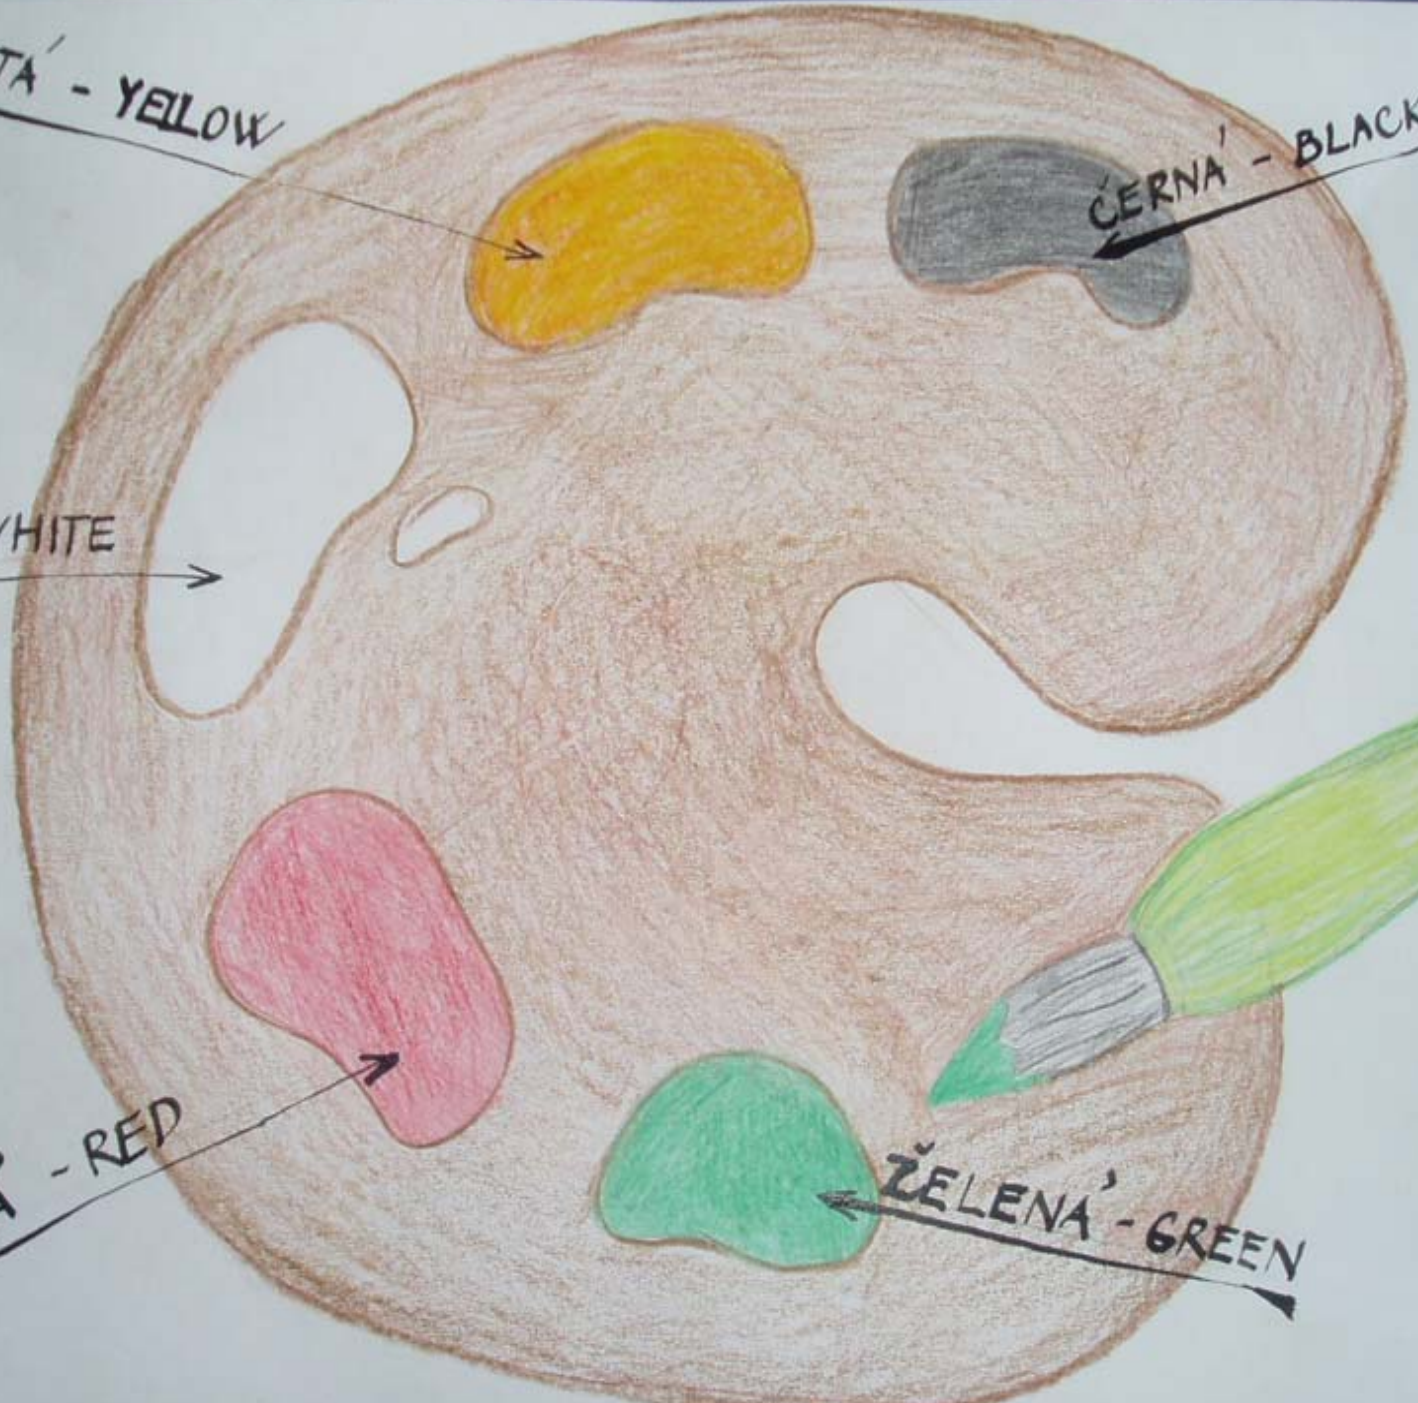

🔊
PŘÍRODA

KRAJINA

LANDSCAPE

KRAJINA

 **LANDSCAPE**

obrazek

PICTURE

OBRÁZEK

 PICTURE

ŽLUTÁ - YELLOW

ČERNÁ - BLACK

BÍLÁ - WHITE

ČERVENÁ - RED

ŽELENA - GREEN

COLORS

BARVY

- ŽLUTÁ - YELLOW
- BÍLÁ - WHITE
- ČERVENÁ - RED
- ZELENÁ - GREEN
- ČERNÁ - BLACK

MALIŘ PAINTEER

MALÍŘ

PAINTER

VÝTVARNÁ
TECHNIQUE

Technika

TECHNIKA

TECHNIQUE

MUSEUM

Výroba

Základní škola JASANOVÁ 2 Brno, Jundrov

The background features a bright blue sky with several large, stylized brown leaves scattered across it. The leaves have a simple, flat appearance with visible veins. The entire scene is framed by a solid brown border at the top and bottom.